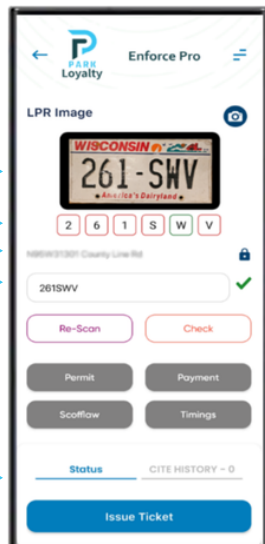

### Real-time clarity. Cite with certainty.

Enforce Pro powers confident enforcement with a purpose-built interface designed for speed, accuracy and real-time decisioning, available on Android and iOS. Quick to deploy, it supports true omnichannel enforcement across any program. Officers scan plates and instantly see real-time validation for permits, payments, exemptions, timing violations, scofflaws and more.

Built on a fully connected platform, Enforce Pro integrates with your ecosystem in real time, including payment latency insights that identify delays before they impact enforcement. Dashboards track officer activity, compliance trends and enforcement hotspots to support smarter operations.

**Fast, accurate LPR capture** →

**Color-code character swap** →

**Automatic GIS coordinates** →

**Plate conformance check** →

**LPR scan validation alerts** →

**Citation + warning history** →

### Real-Time Visual Cues

Color-coded vehicle status alerts guide ticketing decisions.